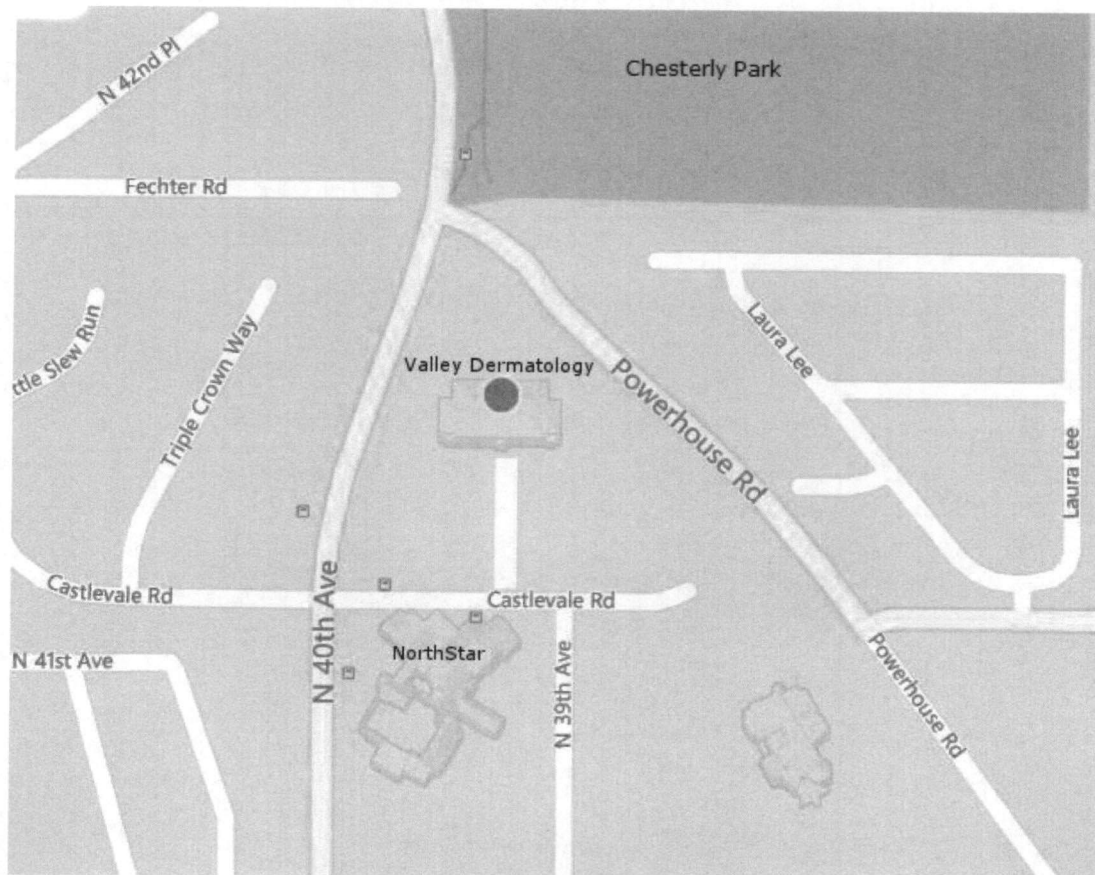

We are located at:  
**3911 Castlevale Rd. Suite #301**  
**Yakima, WA. 98902**

From I-90

Take exit 110 (I-82 East)  
Take exit 31 (US-12 West) toward Naches/White Pass  
Take the North 40<sup>th</sup> Avenue exit  
Continue straight up the hill to the stop light at Castlevale Road and turn Left  
Take the immediate Left into the parking lot of 3911 Castlevale Road  
Riding the elevator to the 3<sup>rd</sup> floor to arrive at Suite #301

From I-82

Traveling East on I-82/US-12 East  
Take exit 31 (US-12 West) toward Naches/White Pass  
Take the North 40<sup>th</sup> Avenue exit  
Continue straight up the hill to the stop light at Castlevale Road and turn Left  
Take the immediate Left into the parking lot of 3911 Castlevale Road  
Riding the elevator to the 3<sup>RD</sup> floor to arrive at Suite #301